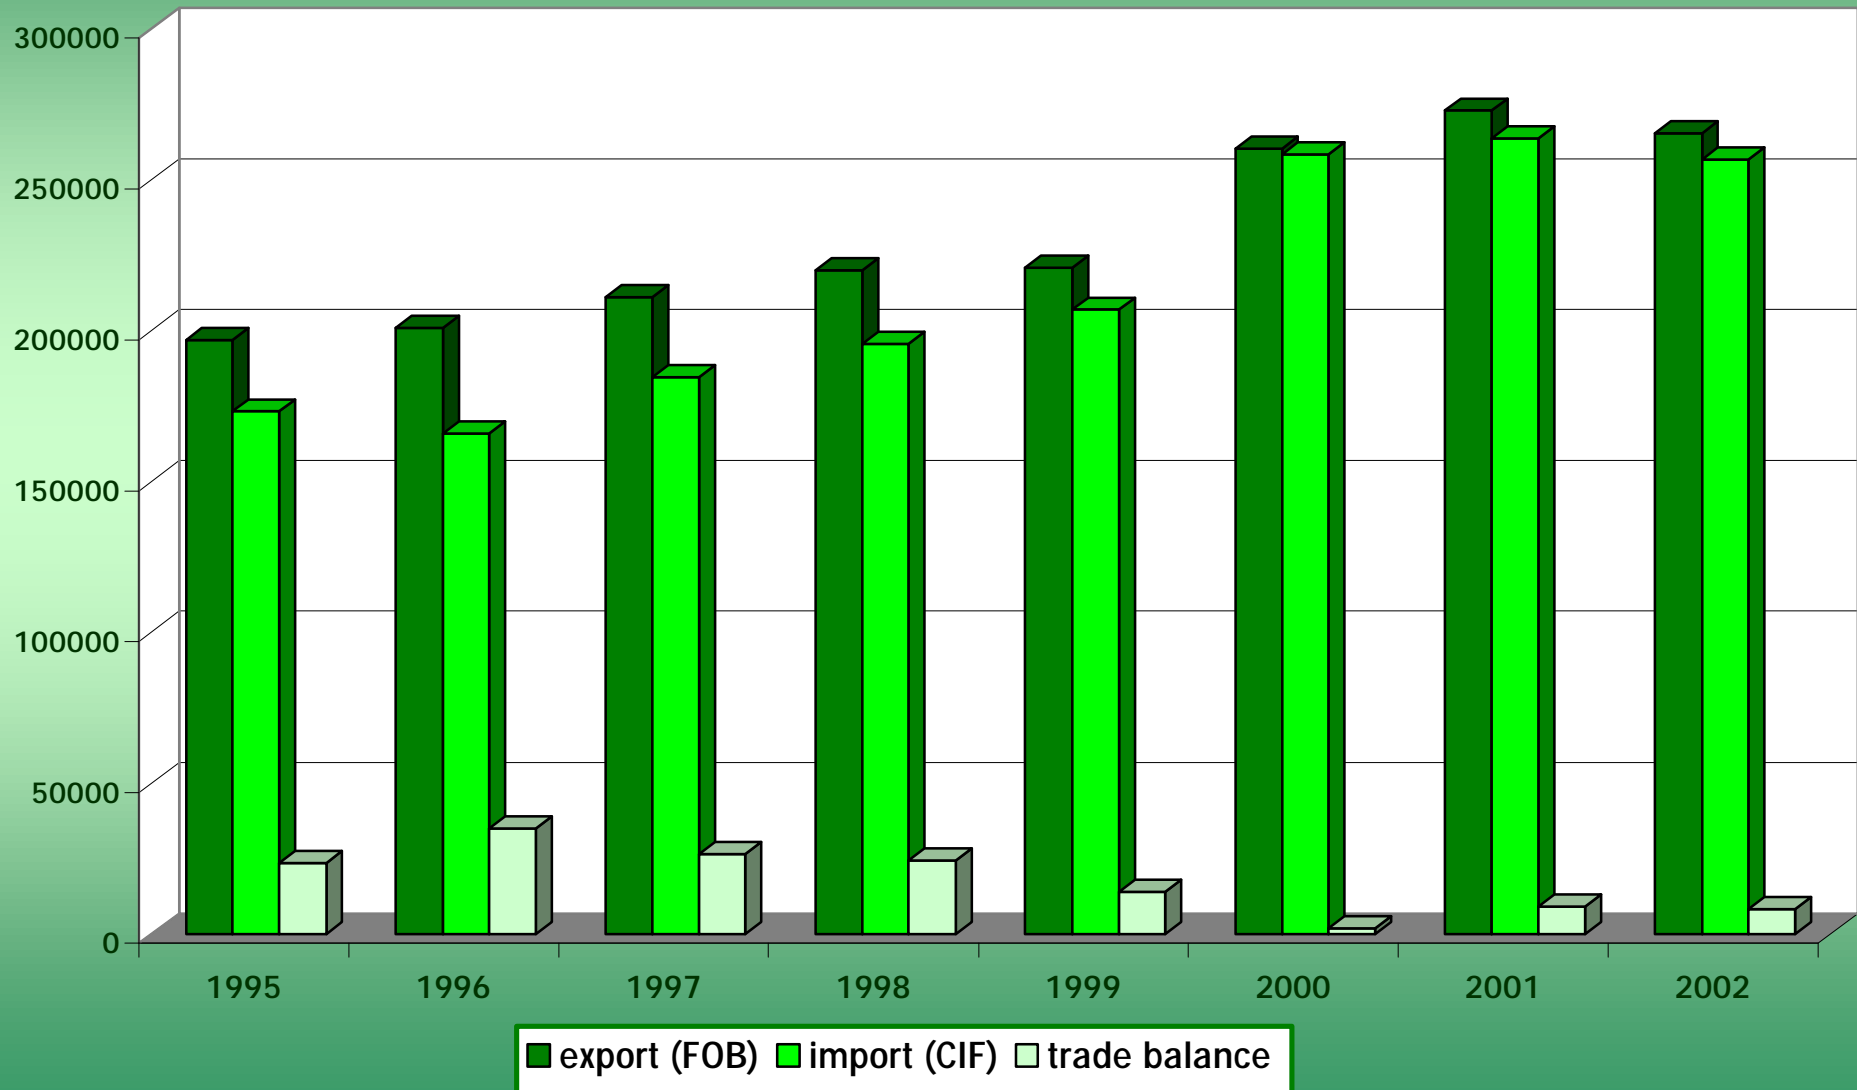

Italian export, import, trade balance
(values in millions euro)
Years 1995/2002

Source: ICE data elaborated by Aice

Italian export, import and trade balance

years 1995/2002

(millions euro)

	1995	1996	1997	1998	1999	2000	2001	2002
export (FOB)	196860	200842	211297	220105	221040	260413	272990	265365
import (CIF)	173354	165930	184678	195625	207015	258507	263757	256887
trade balance	23506	34912	26618	24480	14025	1907	9233	8478

Source: ICE data elaborated by Aice